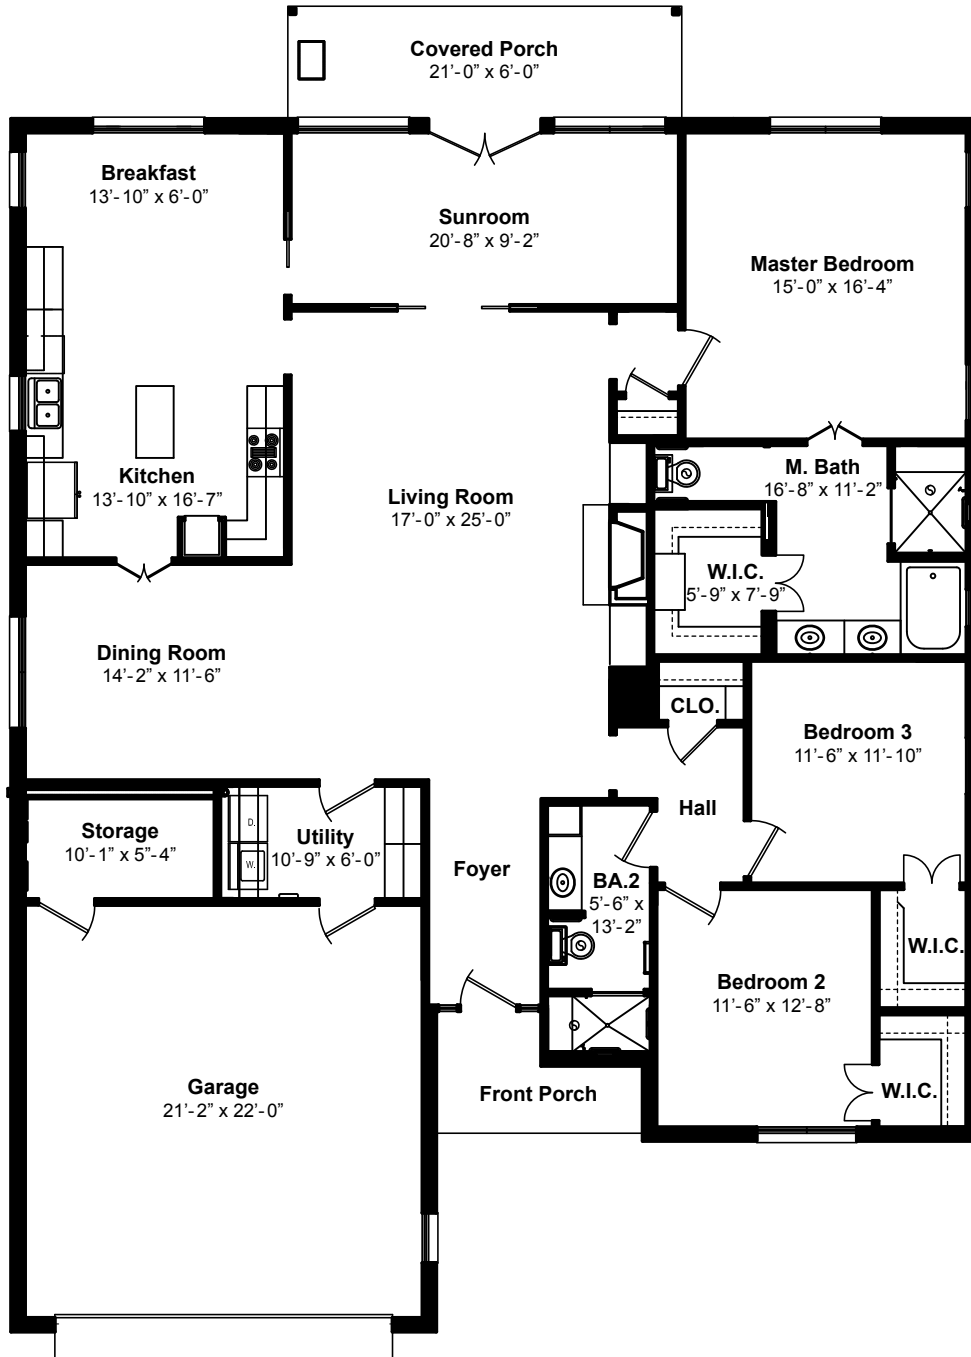

ST.
CATHERINE'S
VILLAGE

GARDEN HOMES

Three Bedroom
2,400 Square Feet

EQUAL HOUSING
OPPORTUNITY