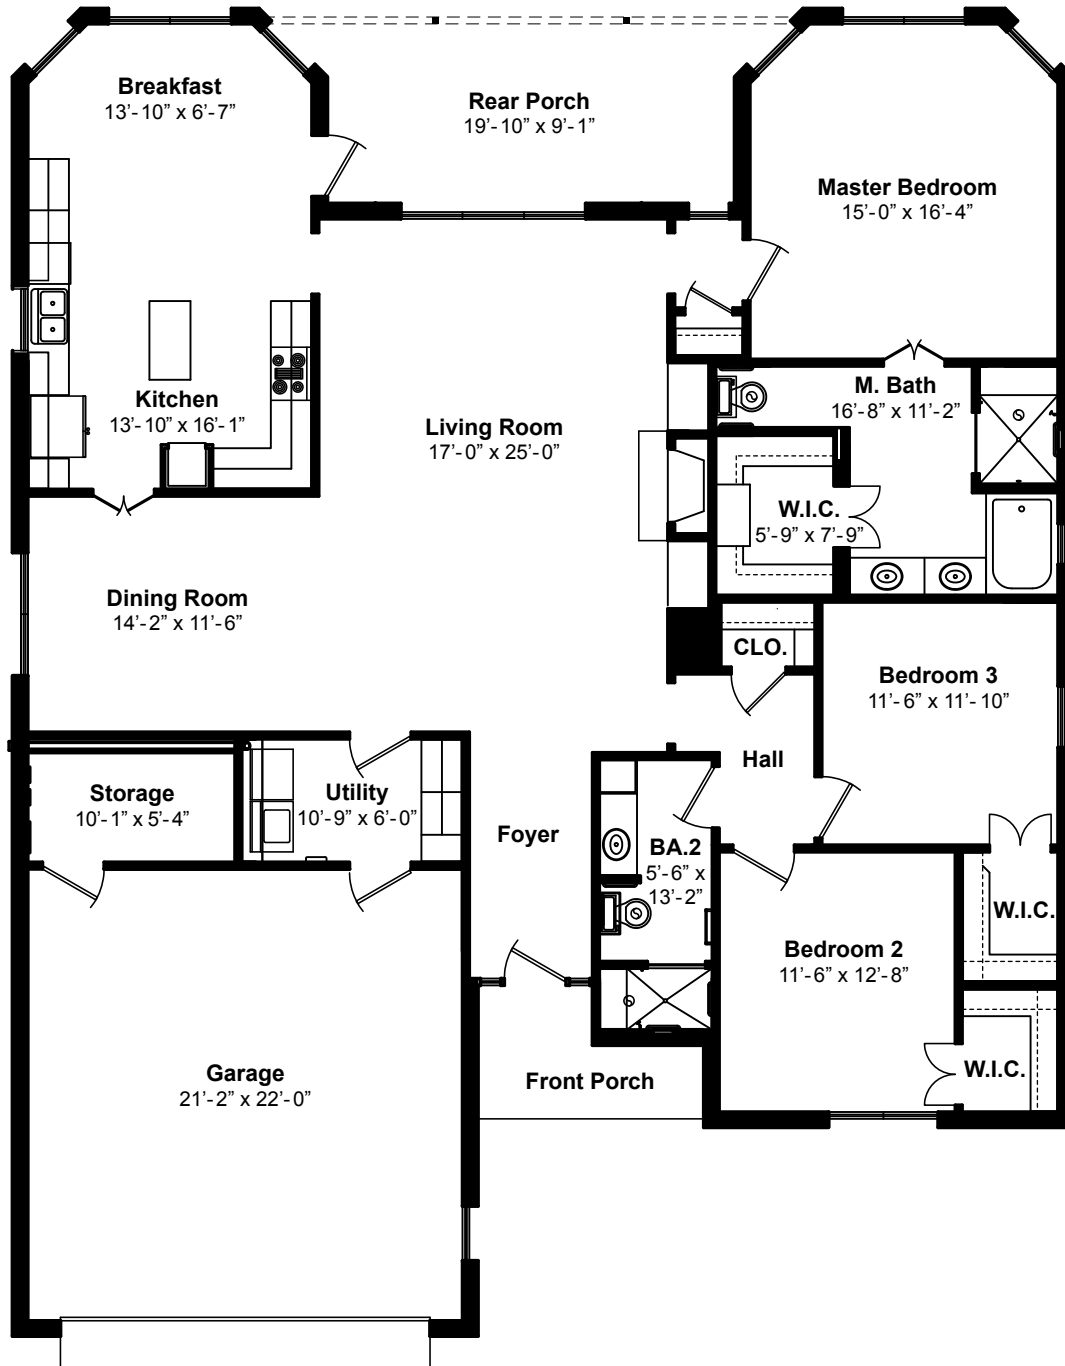

ST.
CATHERINE'S
VILLAGE

GARDEN HOMES

Three Bedroom
2,195 Square Feet

EQUAL HOUSING
OPPORTUNITY