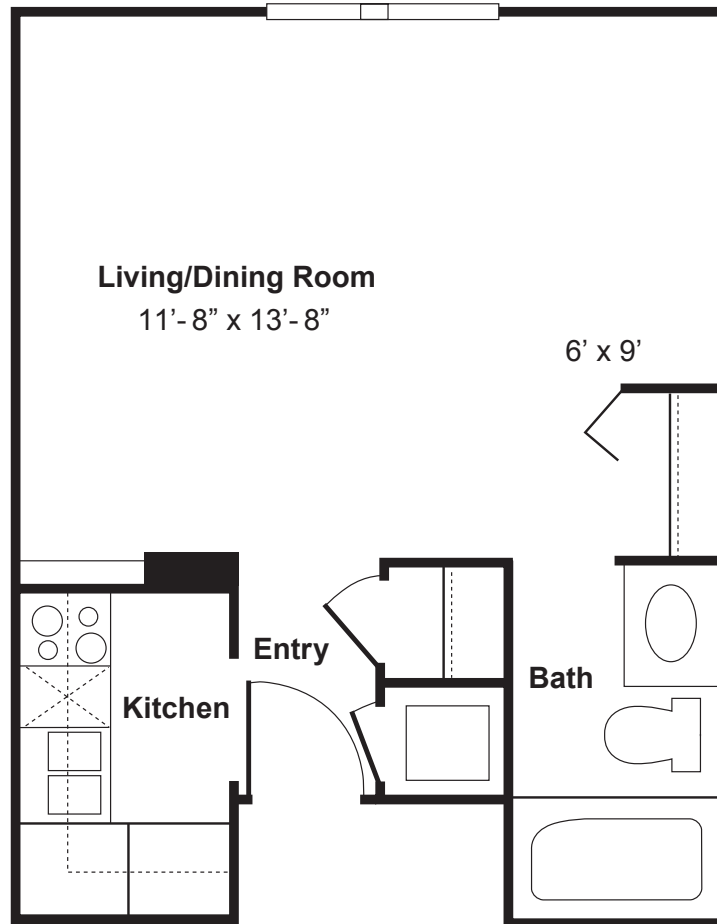

ST.
CATHERINE'S
VILLAGE

APARTMENT HOMES

Studio
413 Square Feet

EQUAL HOUSING
OPPORTUNITY