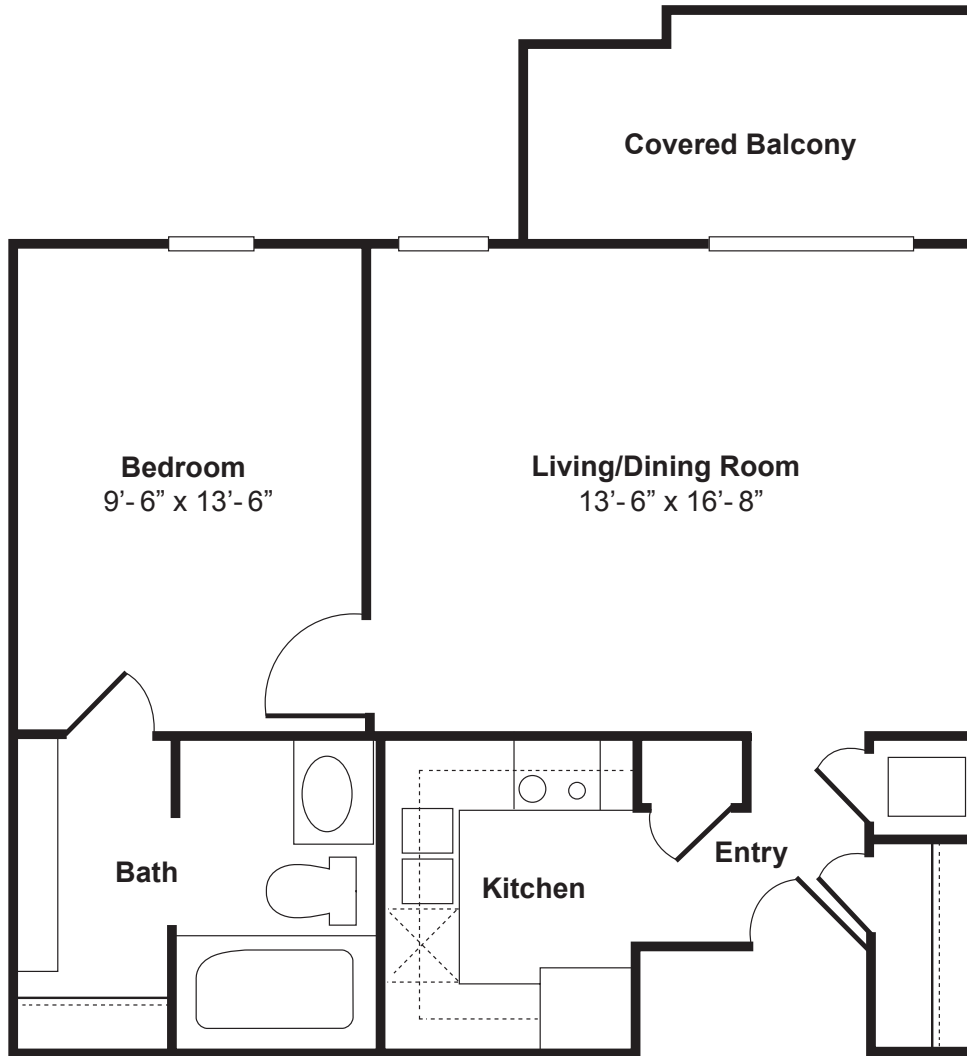

**ST.
CATHERINE'S
VILLAGE**

APARTMENT HOMES

One Bedroom
628 Square Feet

EQUAL HOUSING
OPPORTUNITY